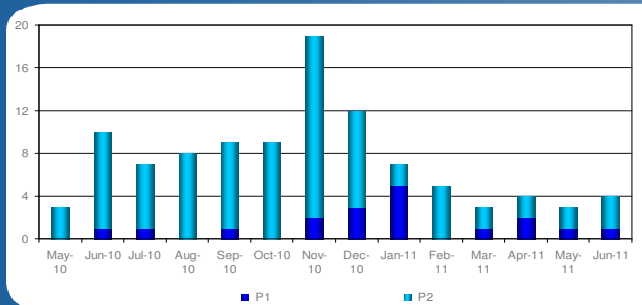

P1 & P2 helpdesk artifacts raised