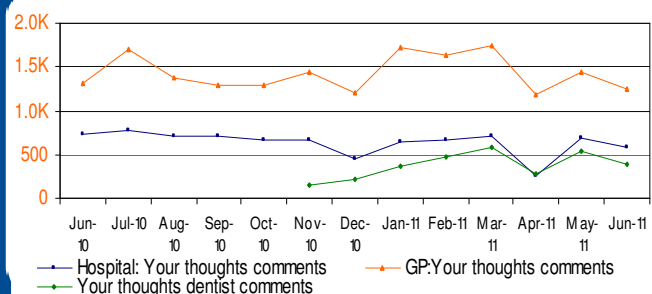

PERFORMANCE REPORT JUNE 2011

SERVICE USAGE

Visits

Site Usage

	May	June
Total Visits	9397808	9416555
Total Visitors	7072994	7106973
Average Pages per visit	3.29	3.24
Average Visit Duration	6 mins 53 sec	6 mins 48 sec

35 new partners signed up to use the services in June. There are now 737 partners who have created syndication accounts, however, 174 of these are live and implemented

Feed usage increased in June, from 7,966,576 to 8,434,915 (a 7% increase).

Distribution*

Top referrers

Top 10 search terms

nhs
bmi calculator
nhs choices
bmi
thrush
depression
european health insurance card
chicken pox
depression test
ehic

Hitwise market shares – Government

Hitwise market shares – Health sector

PERFORMANCE REPORT JUNE 2011

ENGAGEMENT WITH THE SITE

GP, Hospital & Dentist comments**

LIVE OPERATIONS

Site availability

** GP, Hospital and Dentist comments are displayed as number of verified comments. Please note the number verified includes those rejected. The verified number reported on will continue to increase as verification of comments continues into the next month, so is a slightly inaccurate and the actual number will usually be more positive.