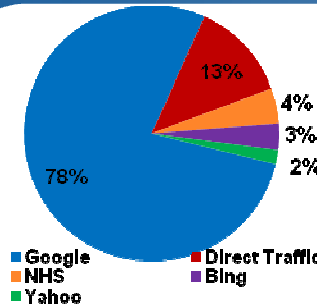

Top referrers