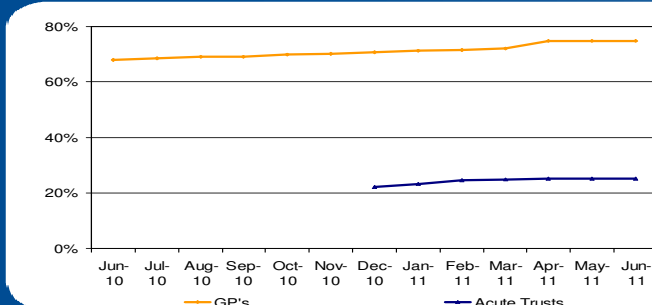

Total GP practices & acute trusts managing data