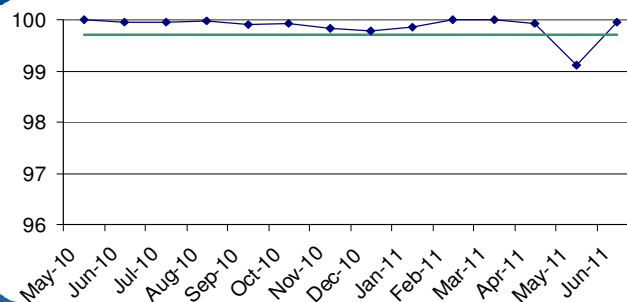

PERFORMANCE REPORT JUNE 2011

SERVICE USAGE

Visits

Site Usage

	May	June
Total Visits	9397808	9416555
Total Visitors	7072994	7106973
Average Pages per visit	3.29	3.24
Average Visit Duration	6 mins 53 sec	6 mins 48 sec

PERFORMANCE REPORT JUNE 2011

ENGAGEMENT WITH THE SITE

GP, Hospital & Dentist comments**

LIVE OPERATIONS

Site availability

** GP, Hospital and Dentist comments are displayed as number of verified comments. Please note the number verified includes those rejected. The verified number reported on will continue to increase as verification of comments continues into the next month, so is a slightly inaccurate and the actual number will usually be more positive.

**** This is based on the average star ratings for any given page, and is calculated on all ratings rather than just monthly data. (7062 pages have been rated so far with an additional 171 pages rated during June with a total of 216295 ratings given, 27068 during June)