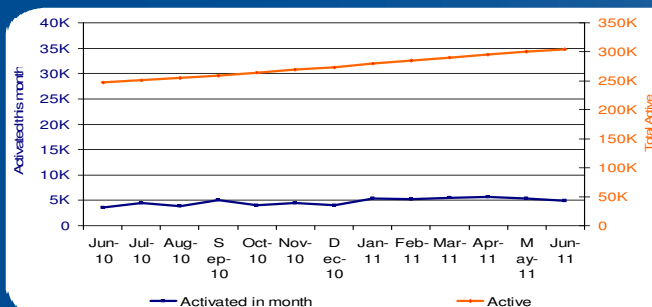

35 new partners signed up to use the services in June. There are now 737 partners who have created syndication accounts, however, 174 of these are live and implemented

Feed usage increased in June, from 7,966,576 to 8,434,915 (a 7% increase).

**** This is based on the average star ratings for any given page, and is calculated on all ratings rather than just monthly data. (7062 pages have been rated so far with an additional 171 pages rated during June with a total of 216295 ratings given, 27068 during June)

Total GP practices & acute trusts managing data

P1 & P2 helpdesk artifacts raised

Active and new site user accounts

% of Page Star Ratings ****

7062 pages have been rated so far with an additional 171 pages rated during June with a total of 216295 ratings given, 27068 during June