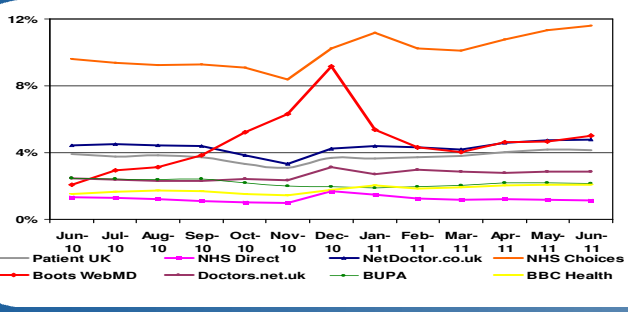

35 new partners signed up to use the services in June. There are now 737 partners who have created syndication accounts, however, 174 of these are live and implemented

Feed usage increased in June, from 7,966,576 to 8,434,915 (a 7% increase).

Distribution*

Top referrers

Top 10 search terms

nhs
bmi calculator
nhs choices
bmi
thrush
depression
european health insurance card
chicken pox
depression test
ehic

Hitwise market shares – Government

Hitwise market shares – Health sector

PERFORMANCE REPORT JUNE 2011

ENGAGEMENT WITH THE SITE

GP, Hospital & Dentist comments**

LIVE OPERATIONS

Site availability

** GP, Hospital and Dentist comments are displayed as number of verified comments. Please note the number verified includes those rejected. The verified number reported on will continue to increase as verification of comments continues into the next month, so is a slightly inaccurate and the actual number will usually be more positive.

**** This is based on the average star ratings for any given page, and is calculated on all ratings rather than just monthly data. (7062 pages have been rated so far with an additional 171 pages rated during June with a total of 216295 ratings given, 27068 during June)