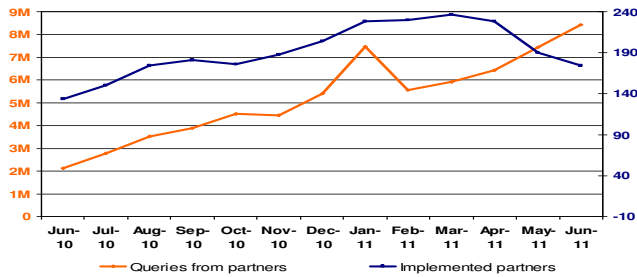

Distribution*