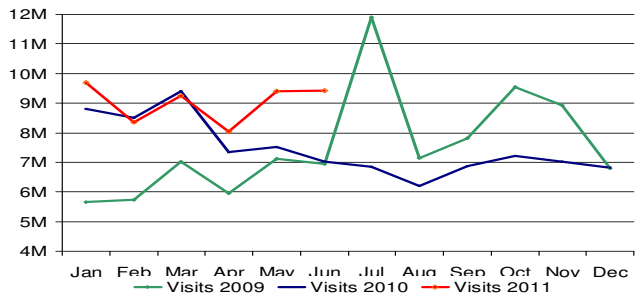

PERFORMANCE REPORT JUNE 2011

SERVICE USAGE

Visits

Site Usage

	May	June
Total Visits	9397808	9416555
Total Visitors	7072994	7106973
Average Pages per visit	3.29	3.24
Average Visit Duration	6 mins 53 sec	6 mins 48 sec

* Queries by Month represents a rolling month. Partners Implemented refers to a partner who has raised at least 1 query in any given month, and not the total number of partners who have a link to our content on their site.

35 new partners signed up to use the services in June. There are now 737 partners who have created syndication accounts, however, 174 of these are live and implemented

Feed usage increased in June, from 7,966,576 to 8,434,915 (a 7% increase).

**** This is based on the average star ratings for any given page, and is calculated on all ratings rather than just monthly data. (7062 pages have been rated so far with an additional 171 pages rated during June with a total of 216295 ratings given, 27068 during June)