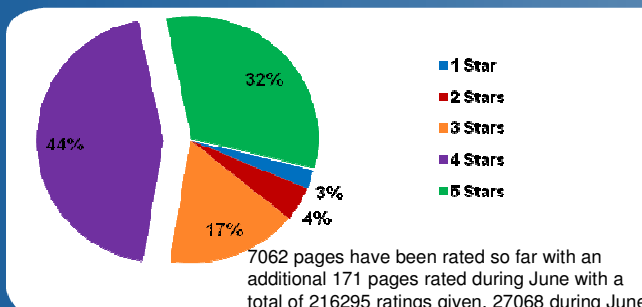

**** This is based on the average star ratings for any given page, and is calculated on all ratings rather than just monthly data. (7062 pages have been rated so far with an additional 171 pages rated during June with a total of 216295 ratings given, 27068 during June)

Total GP practices & acute trusts managing data

P1 & P2 helpdesk artifacts raised

Active and new site user accounts

% of Page Star Ratings ****

7062 pages have been rated so far with an additional 171 pages rated during June with a total of 216295 ratings given, 27068 during June

Breakdown	April	June	Variance
Total Pages Rated	6605	7062	457
1 Star	177	178	1
2 star	294	329	35
3 Star	1080	1169	89
4 star	2849	3130	281
5 star	2205	2256	51