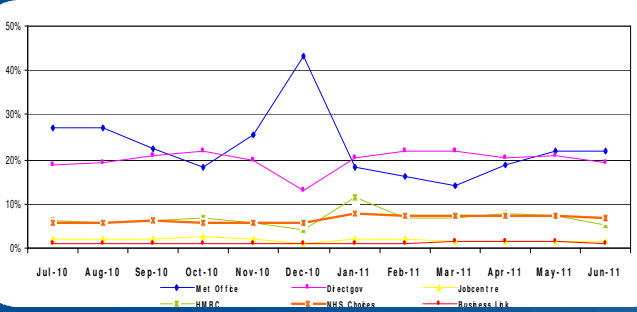

35 new partners signed up to use the services in June. There are now 737 partners who have created syndication accounts, however, 174 of these are live and implemented

Feed usage increased in June, from 7,966,576 to 8,434,915 (a 7% increase).

Distribution*

Top referrers

Top 10 search terms

nhs
bmi calculator
nhs choices
bmi
thrush
depression
european health insurance card
chicken pox
depression test
ehic

Hitwise market shares – Government

Hitwise market shares – Health sector

PERFORMANCE REPORT JUNE 2011

ENGAGEMENT WITH THE SITE

GP, Hospital & Dentist comments**

LIVE OPERATIONS

Site availability

** GP, Hospital and Dentist comments are displayed as number of verified comments. Please note the number verified includes those rejected. The verified number reported on will continue to increase as verification of comments continues into the next month, so is a slightly inaccurate and the actual number will usually be more positive.

**** This is based on the average star ratings for any given page, and is calculated on all ratings rather than just monthly data. (7062 pages have been rated so far with an additional 171 pages rated during June with a total of 216295 ratings given, 27068 during June)