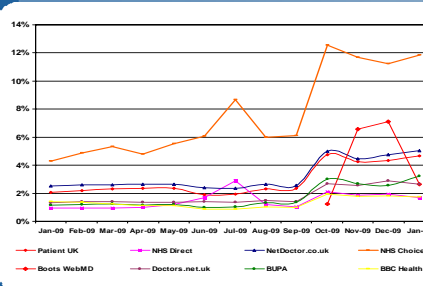

PERFORMANCE REPORT JANUARY 2010

SERVICE USAGE

Visits

Site usage

	January	December
Total visits	8,803,152	6,810,517
Total visitors	6,626,353	5,257,741
Average pages per visit	4.30	3.95
Average visit duration	6 mins 54 secs	6 mins 48 secs

Visits by area

Top referrers

Hitwise market shares – Government

Hitwise market shares – Health sector

ENGAGEMENT WITH THE SITE

GP & Hospital comments *

GP practices managing data

Active and new site user accounts

LIVE OPERATIONS

Site availability

P1 & P2 helpdesk artifacts raised

DISTRIBUTION

* Both orange lines are monthly figures which need to be read using the scale on the left (with orange text), and both blue lines are cumulative totals which need to be read using the scale on the right (with blue text)