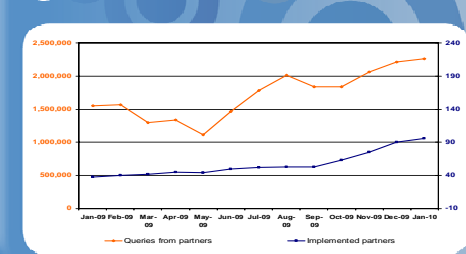

PERFORMANCE REPORT JANUARY 2010

SERVICE USAGE

Visits

Site usage

	January	December
Total visits	8,803,152	6,810,517
Total visitors	6,626,353	5,257,741
Average pages per visit	4.30	3.95
Average visit duration	6 mins 54 secs	6 mins 48 secs

LIVE OPERATIONS

Site availability

P1 & P2 helpdesk artifacts raised

DISTRIBUTION

* Both orange lines are monthly figures which need to be read using the scale on the left (with orange text), and both blue lines are cumulative totals which need to be read using the scale on the right (with blue text)