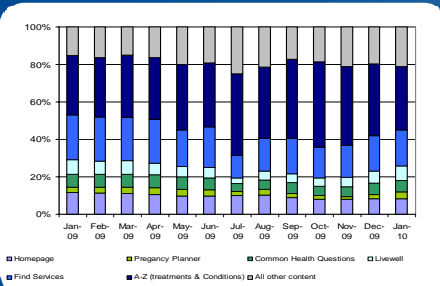

PERFORMANCE REPORT JANUARY 2010

SERVICE USAGE

Visits

Site usage

	January	December
Total visits	8,803,152	6,810,517
Total visitors	6,626,353	5,257,741
Average pages per visit	4.30	3.95
Average visit duration	6 mins 54 secs	6 mins 48 secs

Visits by area

Top referrers

Hitwise market shares – Government

Hitwise market shares – Health sector

ENGAGEMENT WITH THE SITE

GP & Hospital comments *

GP practices managing data

Active and new site user accounts

LIVE OPERATIONS

Site availability

P1 & P2 helpdesk artifacts raised

DISTRIBUTION

* Both orange lines are monthly figures which need to be read using the scale on the left (with orange text), and both blue lines are cumulative totals which need to be read using the scale on the right (with blue text)