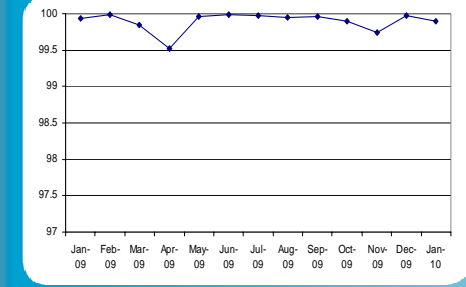

PERFORMANCE REPORT JANUARY 2010

SERVICE USAGE

Visits

Site usage

	January	December
Total visits	8,803,152	6,810,517
Total visitors	6,626,353	5,257,741
Average pages per visit	4.30	3.95
Average visit duration	6 mins 54 secs	6 mins 48 secs

Visits by area

Top referrers

Hitwise market shares – Government

Hitwise market shares – Health sector

ENGAGEMENT WITH THE SITE

GP & Hospital comments *

GP practices managing data

Active and new site user accounts

LIVE OPERATIONS

Site availability

P1 & P2 helpdesk artifacts raised

DISTRIBUTION

* Both orange lines are monthly figures which need to be read using the scale on the left (with orange text), and both blue lines are cumulative totals which need to be read using the scale on the right (with blue text)