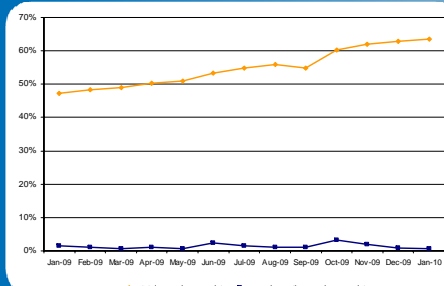

PERFORMANCE REPORT JANUARY 2010

SERVICE USAGE

Visits

Site usage

	January	December
Total visits	8,803,152	6,810,517
Total visitors	6,626,353	5,257,741
Average pages per visit	4.30	3.95
Average visit duration	6 mins 54 secs	6 mins 48 secs

Visits by area

Top referrers

Hitwise market shares – Government

Hitwise market shares – Health sector

ENGAGEMENT WITH THE SITE

GP & Hospital comments *

GP practices managing data

Active and new site user accounts

LIVE OPERATIONS

Site availability

P1 & P2 helpdesk artifacts raised

DISTRIBUTION

* Both orange lines are monthly figures which need to be read using the scale on the left (with orange text), and both blue lines are cumulative totals which need to be read using the scale on the right (with blue text)