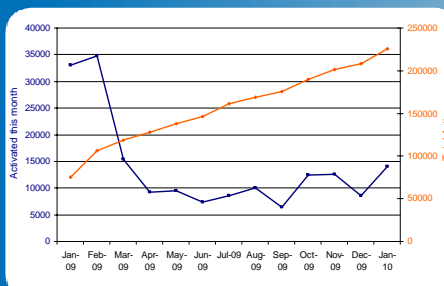

PERFORMANCE REPORT JANUARY 2010

SERVICE USAGE

Visits

Site usage

	January	December
Total visits	8,803,152	6,810,517
Total visitors	6,626,353	5,257,741
Average pages per visit	4.30	3.95
Average visit duration	6 mins 54 secs	6 mins 48 secs

Visits by area

Top referrers

Hitwise market shares – Government

Hitwise market shares – Health sector

ENGAGEMENT WITH THE SITE

GP & Hospital comments *

GP practices managing data

Active and new site user accounts

LIVE OPERATIONS

Site availability

P1 & P2 helpdesk artifacts raised

DISTRIBUTION

* Both orange lines are monthly figures which need to be read using the scale on the left (with orange text), and both blue lines are cumulative totals which need to be read using the scale on the right (with blue text)