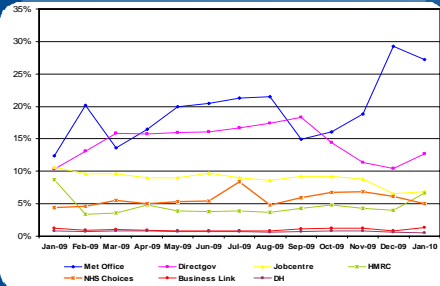

PERFORMANCE REPORT JANUARY 2010

SERVICE USAGE

Visits

Site usage

	January	December
Total visits	8,803,152	6,810,517
Total visitors	6,626,353	5,257,741
Average pages per visit	4.30	3.95
Average visit duration	6 mins 54 secs	6 mins 48 secs

Visits by area

Top referrers

Hitwise market shares – Government

Hitwise market shares – Health sector

ENGAGEMENT WITH THE SITE

GP & Hospital comments *

GP practices managing data

Active and new site user accounts

LIVE OPERATIONS

Site availability

P1 & P2 helpdesk artifacts raised

DISTRIBUTION

* Both orange lines are monthly figures which need to be read using the scale on the left (with orange text), and both blue lines are cumulative totals which need to be read using the scale on the right (with blue text)