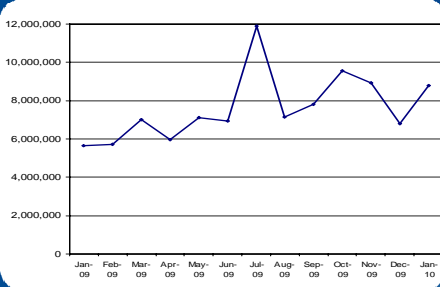

PERFORMANCE REPORT JANUARY 2010

SERVICE USAGE

Visits

Site usage

	January	December
Total visits	8,803,152	6,810,517
Total visitors	6,626,353	5,257,741
Average pages per visit	4.30	3.95
Average visit duration	6 mins 54 secs	6 mins 48 secs

Visits by area

Top referrers

Hitwise market shares – Government

Hitwise market shares – Health sector

ENGAGEMENT WITH THE SITE

GP & Hospital comments *

GP practices managing data

Active and new site user accounts

LIVE OPERATIONS

Site availability

P1 & P2 helpdesk artifacts raised

DISTRIBUTION

* Both orange lines are monthly figures which need to be read using the scale on the left (with orange text), and both blue lines are cumulative totals which need to be read using the scale on the right (with blue text)