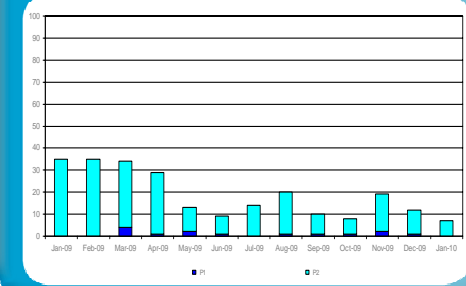

PERFORMANCE REPORT JANUARY 2010

SERVICE USAGE

Visits

Site usage

	January	December
Total visits	8,803,152	6,810,517
Total visitors	6,626,353	5,257,741
Average pages per visit	4.30	3.95
Average visit duration	6 mins 54 secs	6 mins 48 secs

Visits by area

Top referrers

Hitwise market shares – Government

Hitwise market shares – Health sector

ENGAGEMENT WITH THE SITE

GP & Hospital comments *

GP practices managing data

Active and new site user accounts

LIVE OPERATIONS

Site availability

P1 & P2 helpdesk artifacts raised

DISTRIBUTION

* Both orange lines are monthly figures which need to be read using the scale on the left (with orange text), and both blue lines are cumulative totals which need to be read using the scale on the right (with blue text)