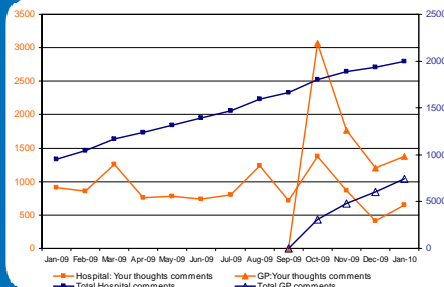

PERFORMANCE REPORT JANUARY 2010

SERVICE USAGE

Visits

Site usage

	January	December
Total visits	8,803,152	6,810,517
Total visitors	6,626,353	5,257,741
Average pages per visit	4.30	3.95
Average visit duration	6 mins 54 secs	6 mins 48 secs

Visits by area

Top referrers

Hitwise market shares – Government

Hitwise market shares – Health sector

ENGAGEMENT WITH THE SITE

GP & Hospital comments *

GP practices managing data

Active and new site user accounts

LIVE OPERATIONS

Site availability

P1 & P2 helpdesk artifacts raised

DISTRIBUTION

* Both orange lines are monthly figures which need to be read using the scale on the left (with orange text), and both blue lines are cumulative totals which need to be read using the scale on the right (with blue text)